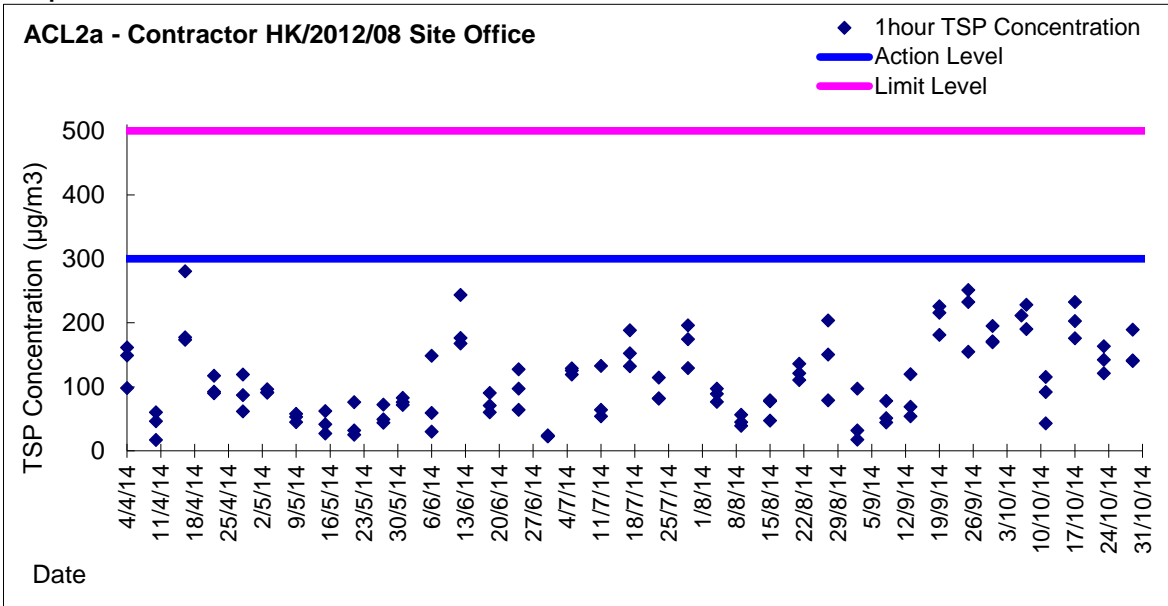

Graphic Presentation of 1 hour TSP Result

Graphic Presentation of 24 hour TSP Result

Graphic Presentation of 1 hour TSP Result

Graphic Presentation of 24 hour TSP Result