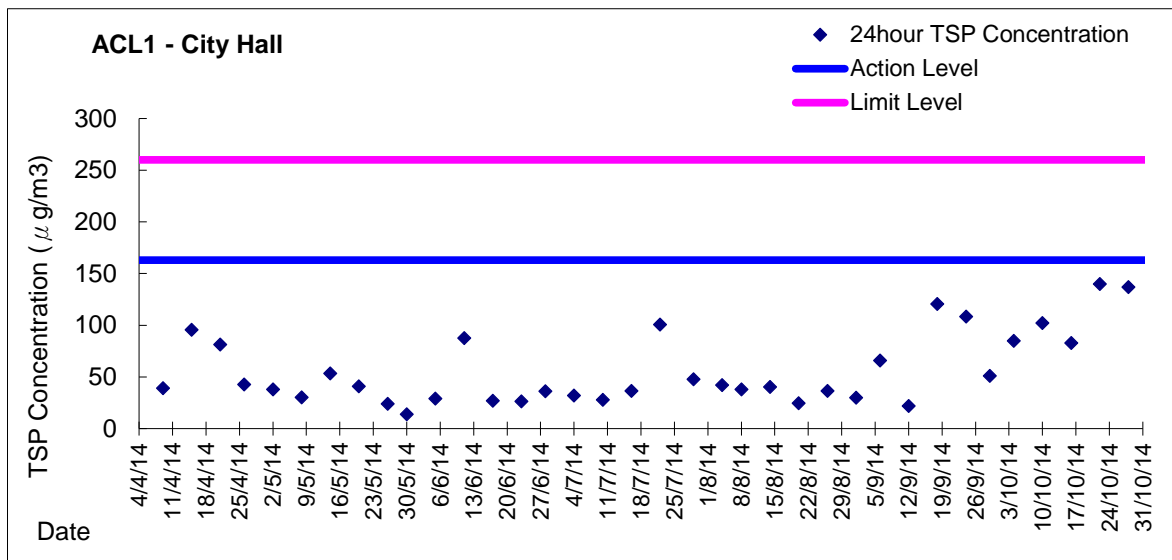

Graphic Presentation of 1 hour TSP Result

Graphic Presentation of 24 hour TSP Result

Graphic Presentation of 1 hour TSP Result

Graphic Presentation of 24 hour TSP Result