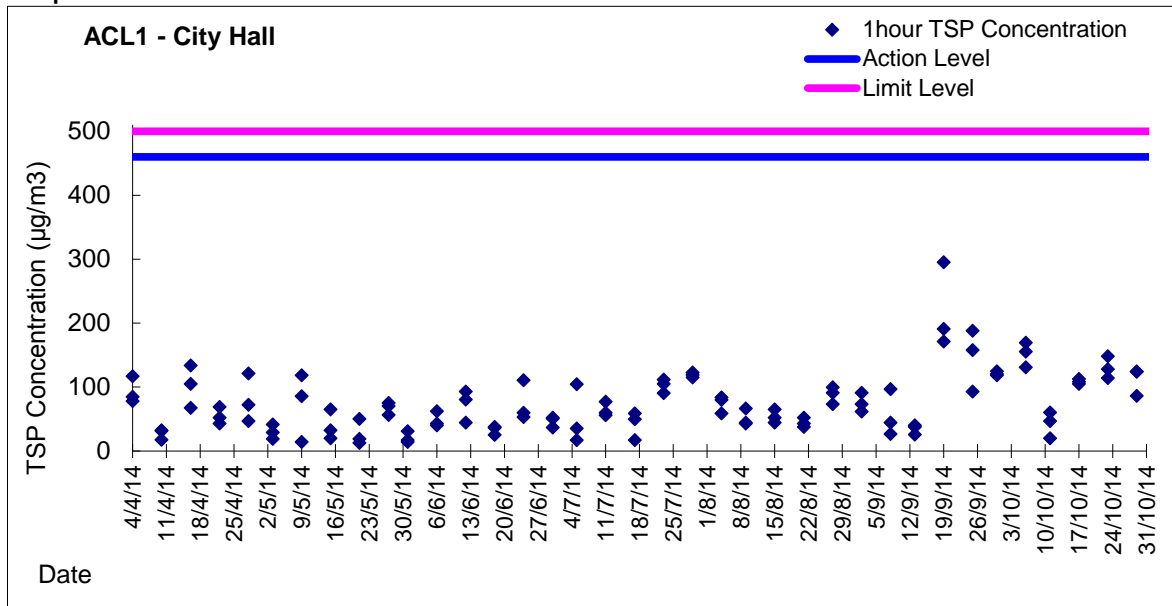

Graphic Presentation of 1 hour TSP Result

Graphic Presentation of 24 hour TSP Result

Graphic Presentation of 1 hour TSP Result

Graphic Presentation of 24 hour TSP Result